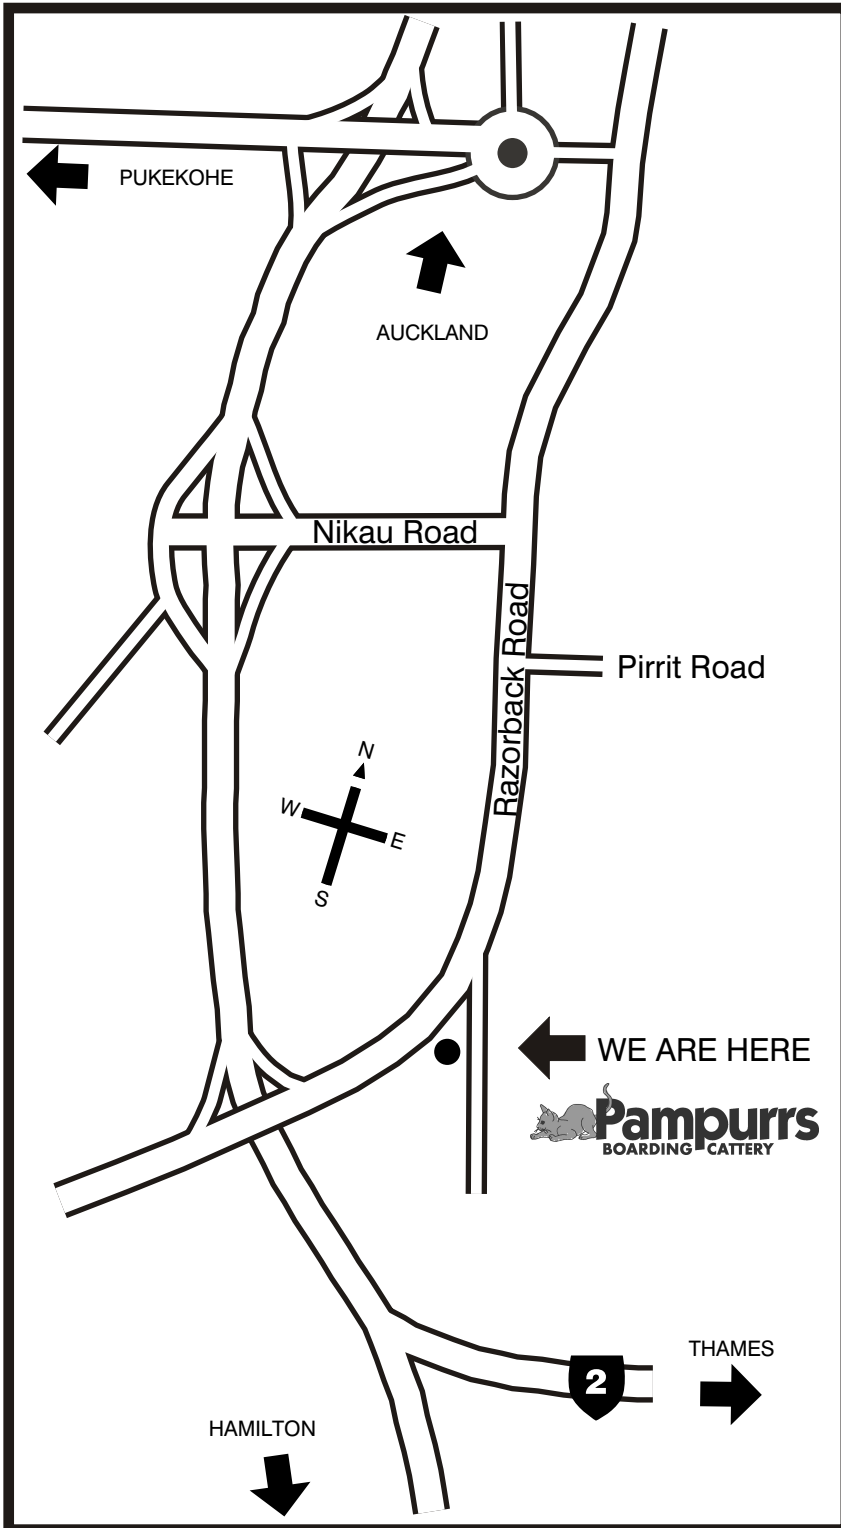

Pampurrs

BOARDING CATTERY

MAP

Heading South out of Auckland on the motorway, take left at the Razorback road exit and turn up the hill. We are approximately 700m up on the right. Second driveway on the right down the right of way.

Heading North into Auckland on the motorway. After the merger of State highway 1 and 2 take the Nikau Road exit and cross the motorway. Continue along until the end turning right into Razorback Road. Head down the hill approximately 1.5km. We are on the left down a right of way. The second driveway to your right.